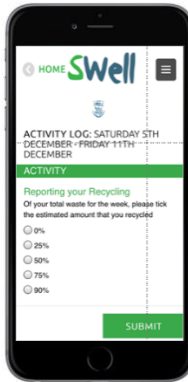

Procedures include:

- Biodiversity
- Climate emergency
- Discharge to drain
- Labs
- Offices
- Spill response
- Travel
- Waste, recycling & reuse
- Contractors

Mae gweithdrefnau'n cynnwys:

- Bioamrywiaeth
- Argyfwng Hinsawdd
- Gollwng i ddraen
- Labordai
- Swyddfeydd
- Ymateb i ollyngiad
- Teithio
- Gwastraff, ailgylchu ac ailddefnyddio
- Contractwyr

Sustainability
Cynaliadwyedd

STAFF SWELL APP. / AP SWELL I STAFF

- 8 core **SWell** areas
- 30+ activities
- 1363 sign ups = 50%
- £5 M&S & Campus vouchers

- 8 maes **SWell** craidd
- 30+ o weithgareddau
- 1363 o bobl wedi cofrestru = 50%
- Talebau M&S a champws o £5