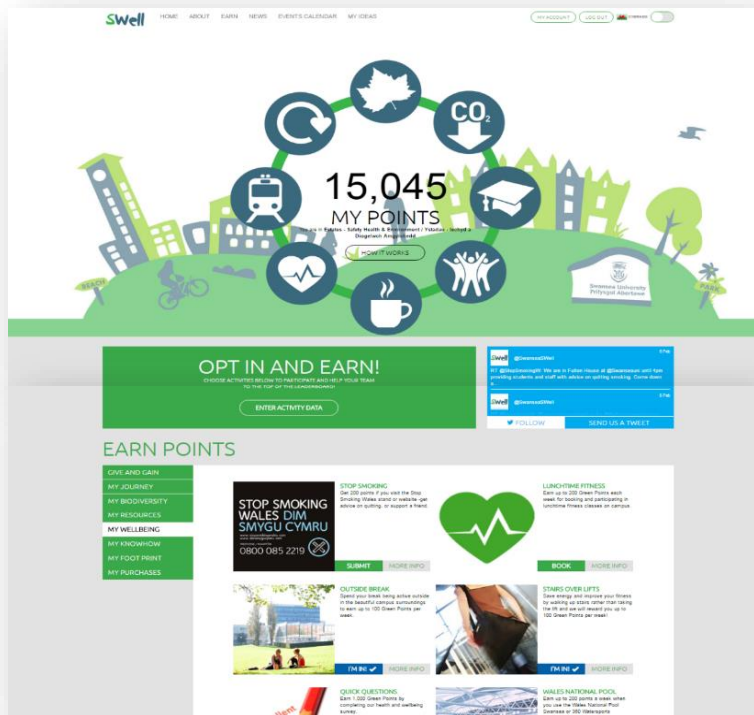

At Swansea University we are recognised as a leader in organisational sustainability. Currently in the top ten of the **Guardian-published People and Planet 'Green League'**, we manage our impact on our environment via our **award-winning Environmental Management System**.

Sustainability
Cynaliadwyedd

STAFF SWELL APP. / AP SWELL I STAFF

- 8 core **SWell** areas
- 30+ activities
- 1363 sign ups = 50%
- £5 M&S & Campus vouchers

- 8 maes **SWell** craidd
- 30+ o weithgareddau
- 1363 o bobl wedi cofrestru = 50%
- Talebau M&S a champws o £5